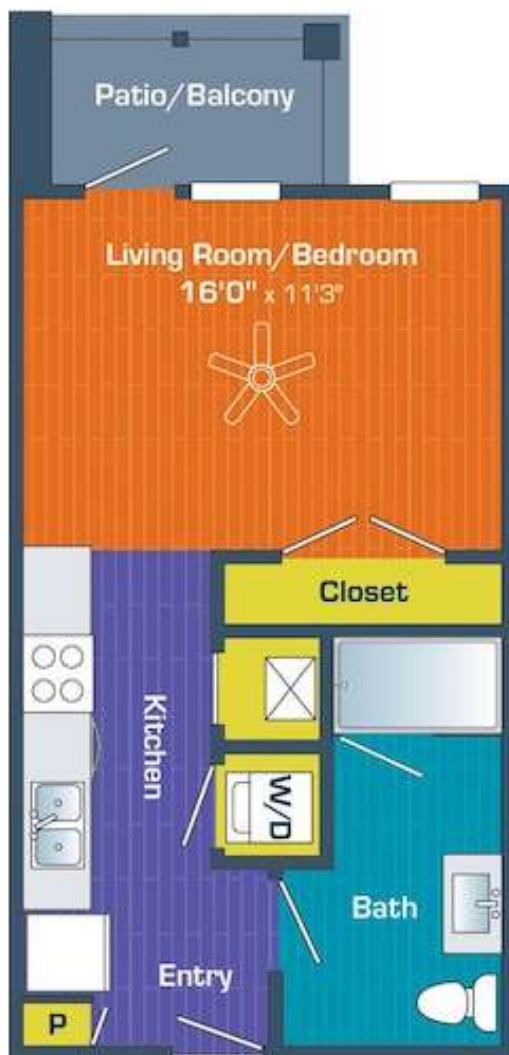

# Amplify

STUDIO / 1 BATH

457  
SQ. FT.

3750 Philemon Ave. | Charlotte, NC 28206

[www.amazeaptsnoda.com](http://www.amazeaptsnoda.com)

Floor plans are artist's rendering. All dimensions are approximate. Actual product and specifications may vary in dimension or detail. Not all features are available in every apartment. Prices and availability are subject to change. Please see a representative for details.