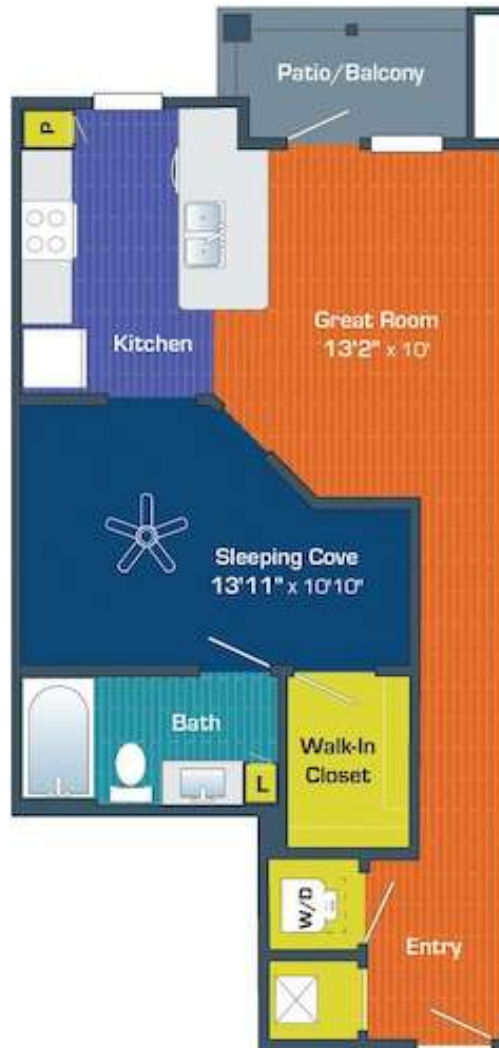

Awe

1 BED / 1 BATH

652

SQ. FT.

3750 Philemon Ave. | Charlotte, NC 28206

www.amazeaptsnoda.com

Floor plans are artist's rendering. All dimensions are approximate. Actual product and specifications may vary in dimension or detail. Not all features are available in every apartment. Prices and availability are subject to change. Please see a representative for details.